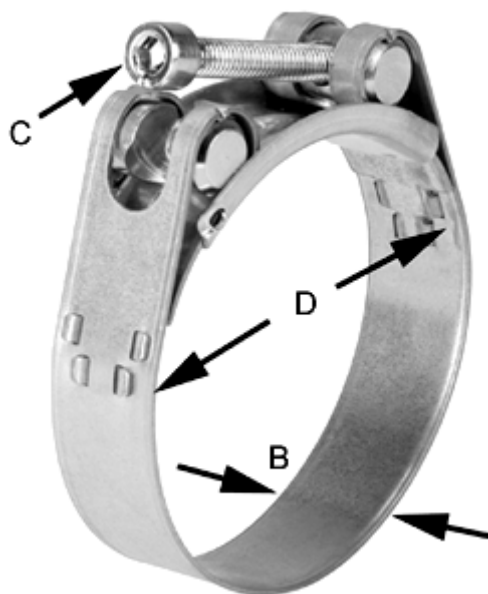

Article number: 025927302246

Description: Heavy Duty Clamp GBS M 246/30 W2 ISK QRC

## Measures

---

C (screw type) = ISK

Diameter D = 239-252

Width B = 30